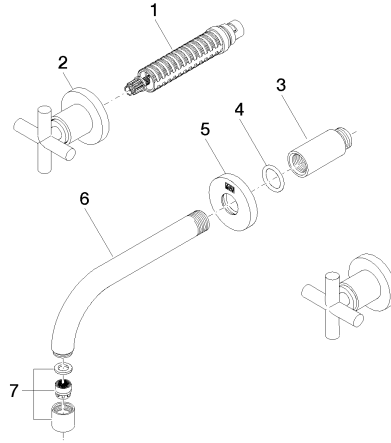

## Wall-mounted basin mixer without pop-up waste

36 707 892

- 160 mm projection
- fixed spout
- circular, air-enriched flow
- hole diameter valve 40 mm
- hole diameter spout 40 mm
- rosettes Ø 55 mm
- max. flow 7 l/min
- lead-free
- WRAS: 2107049
- This product can help a building to meet requirements of Green Building Rating Systems, e.g. LEED®, BREEAM®, DGNB

### Required miscellaneous

- Concealed wall-mounted mixer** 35 700 970 90
- Centred spout**
- min. recess depth 70 mm
  - max. recess depth 135 mm

## Wall-mounted basin mixer without pop-up waste

36 707 892

mm [inches]

### Spare parts list

No.	Item Number	Name	Quantity used	Delivery time
1	90 90 03 157 00 90	top	2	2
2	36 310 892-06	connection	2	10
3	09 24 03 081 10 90	extension	1	2
4	09 14 10 026 90	seal	1	2
5	09 27 22 503-06	rosette	1	10
6	04 28 22 089 10-06	spout	1	10
7	90 23 01 019 00-06	aerator	1	10