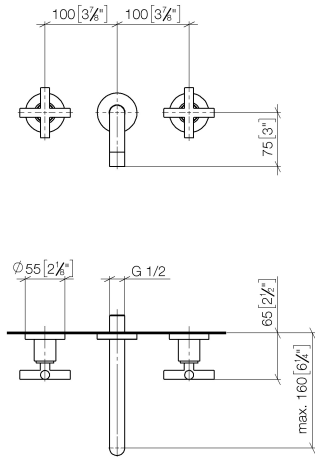

## Wall-mounted basin mixer without pop-up waste

36 707 892

- 160 mm projection
- fixed spout
- circular, air-enriched flow
- hole diameter valve 40 mm
- hole diameter spout 40 mm
- rosettes Ø 55 mm
- max. flow 7 l/min
- lead-free
- WRAS: 2107049
- This product can help a building to meet requirements of Green Building Rating Systems, e.g. LEED®, BREEAM®, DGNB

### Required miscellaneous

- Concealed wall-mounted mixer** 35 700 970 90
- Centred spout**
- min. recess depth 70 mm
  - max. recess depth 135 mm

## Wall-mounted basin mixer without pop-up waste

36 707 892

mm [inches]

### Flow rate chart